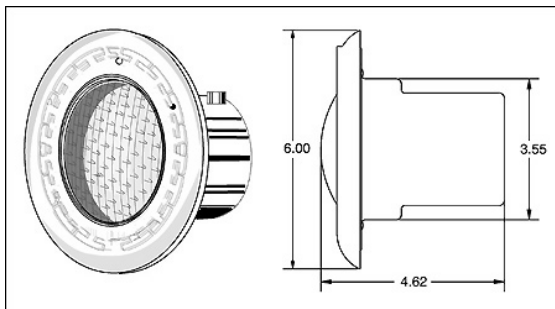

Stainless Steel housings and face rings

Tempered Glass Lens

Heat Sensing cut off device for low water protection

60 watt incandescent lamp included

120 Volt

UL and CSA Listed

Three year manufacturer's Warranty

Easy to service & maintain

***requires GFCI protected circuit by others**

Dimensions

Back Box

BL-1 Underwater Baptistry Light